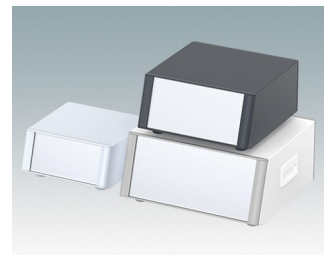

Highly attractive instrument enclosures

- Advanced desktop and portable enclosures in thirteen standard sizes all with ventilation
- Modern and cohesive design with no visible fixing screws
- Die cast front and rear bezels fit flush with the case body for a smooth appearance
- Snap-on front trims hide the case and front panel fixing screws
- All sizes available with or without a bail arm/handle, or ABS side handles (5.90")
- Three versions with sloping front panel (SL)
- Two tower style versions (TX) for maximizing desktop space
- Base panel pre-fitted with four M3 PCB mounting pillars
- Internal chassis prepunched for fitting snap-in PCB guides (accessories) in 3, 5, 7 or 9 positions
- Removable rear panel - recessed for protection of connectors, switches etc.
- Anodized front panel (accessory) - recessed for protection of keypads, displays etc.
- All case panels fitted with M4 threaded pillars for earth connection
- Supplied with four modern ABS feet with non-slip pads.

Order your own fully customised version [learn more here >>](#)