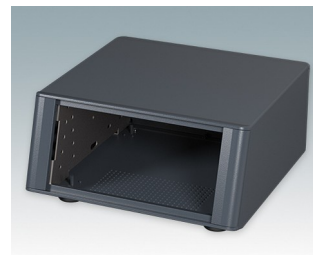

M6423124
Technomet SL110
Aluminum
Anthracite RAL 7016
8.86"x9.06"x3.94"