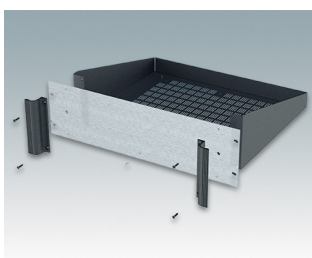

Universal rack mount enclosures to DIN 41494 and IEC 60297-3

- Versatile 19 inch rack cases in 1U to 6U heights and three depths
- Very modern design incorporating ergonomic front panel handles
- Super-deep 24" (610 mm) versions for server racks. Version T with open top
- Robust aluminum case body with removable top, base and rear panels
- Top and base panels vented or unvented
- 19" front panel in anodised aluminium
- Mounting holes in base for PCBs and chassis
- M4 earth studs on all components for electrical continuity
- Two standard colors black or light gray
- Cases supplied fully assembled.

Order your own fully customized version [learn more here >>](#)