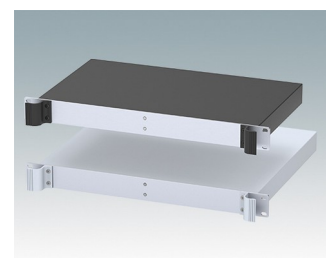

Universal rack mount enclosures to DIN 41494 and IEC 60297-3

- Versatile 19 inch rack cases in 1U to 6U heights and three depths
- Very modern design incorporating ergonomic front panel handles
- Super-deep 24" (610 mm) versions for server racks. Version T with open top
- Robust aluminum case body with removable top, base and rear panels
- Top and base panels vented or unvented
- 19" front panel in anodised aluminium
- Mounting holes in base for PCBs and chassis
- M4 earth studs on all components for electrical continuity
- Two standard colors black or light gray
- Cases supplied fully assembled.

Order your own fully customized version [learn more here >>](#)