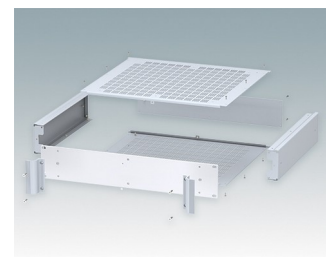

Universal rack mount enclosures to DIN 41494 and IEC 60297-3

- Versatile 19 inch rack cases in 1U to 6U heights and three depths
- Very modern design incorporating ergonomic front panel handles
- Super-deep 24" (610 mm) versions for server racks. Version T with open top
- Robust aluminum case body with removable top, base and rear panels
- Top and base panels vented or unvented
- 19" front panel in anodised aluminium
- Mounting holes in base for PCBs and chassis
- M4 earth studs on all components for electrical continuity
- Two standard colors black or light gray
- Cases supplied fully assembled.

Order your own fully customized version [learn more here >>](#)