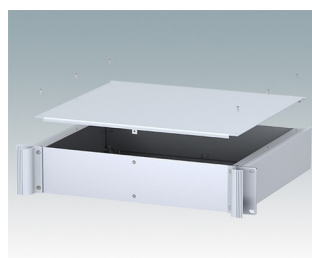

Universal rack mount enclosures to DIN 41494 and IEC 60297-3

- Versatile 19 inch rack cases in 1U to 6U heights and three depths
- Very modern design incorporating ergonomic front panel handles
- Super-deep 24" (610 mm) versions for server racks. Version T with open top
- Robust aluminum case body with removable top, base and rear panels
- Top and base panels vented or unvented
- 19" front panel in anodised aluminium
- Mounting holes in base for PCBs and chassis
- M4 earth studs on all components for electrical continuity
- Two standard colors black or light gray
- Cases supplied fully assembled.

Order your own fully customized version [learn more here >>](#)