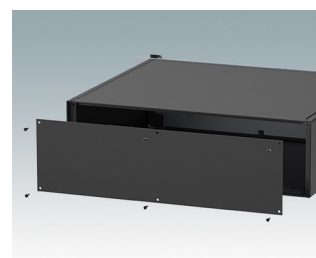

Universal rack mount enclosures to DIN 41494 and IEC 60297-3

- Versatile 19 inch rack cases in 1U to 6U heights and three depths
- Very modern design incorporating ergonomic front panel handles
- Super-deep 24" (610 mm) versions for server racks. Version T with open top
- Robust aluminum case body with removable top, base and rear panels
- Top and base panels vented or unvented
- 19" front panel in anodised aluminium
- Mounting holes in base for PCBs and chassis
- M4 earth studs on all components for electrical continuity
- Two standard colors black or light gray
- Cases supplied fully assembled.

Order your own fully customized version [learn more here >>](#)

Select Versions

M6119235
COMBIMET T 19" 2Ux14.37"
Open Top
Aluminum
Light gray RAL 7035
3.47"x19.00"x14.37"

M6119239
COMBIMET T 19" 2Ux14.37"
Open Top
Aluminum
Black RAL 9005
3.47"x19.00"x14.37"

M6119335
COMBIMET T 19" 3Ux14.37"
Open Top
Aluminum
Light gray RAL 7035
5.22"x19.00"x14.37"

M6119339
COMBIMET T 19" 3Ux14.37"
Open Top
Aluminum
Black RAL 9005
5.22"x19.00"x14.37"

M6219115
COMBIMET 19" 1Ux10.43"
Solid Top
Aluminum
Light gray RAL 7035
1.72"x19.00"x10.43"