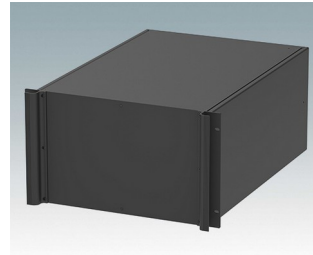

M6219679
COMBIMET 19" 6Ux24"
Aluminum
Black RAL 9005
10.47"x19.00"x24.00"