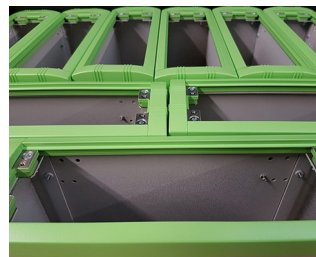

Our in-house facilities include a state of the art powder paint line.

Optional Stocked Powder Paints (Listed below)

We keep a large selection powder paints in RAL and Pantone colors in stock. There is no additional charge, or minimum order quantity, for painting our standard enclosures in one of our stocked paints. Simply select your desired color or color combination from the list below.

Note: color images are provided as a guide only. Please refer to the exact RAL or Pantone references before finalizing your color choice.

Custom Colors

We can also supply enclosures, front panels and custom metalwork painted in your desired paint colour or other finish. When selecting a paint color which is not from our stock list, the typical minimum order quantity for special color enclosures and front panels is 10 to 25 units, depending upon the color required. If it is a stocked color, then there is no minimum order quantity.

We generally work with RAL colors, but can match other colors on demand. Talk to our sales team if you need a specific color or finish.

What we offer:

- Powder polyester painting - tough, high quality finish in smooth, fine and heavy textures
- Nickel loaded RFI/EMI shielding lacquers for plastic parts
- Linishing of aluminum panels for a blemish free finish
- Full colour CMYK digital printing.

Use the [contact form](#) or call our sales team on (800) 965-9872 for more information and a quotation.